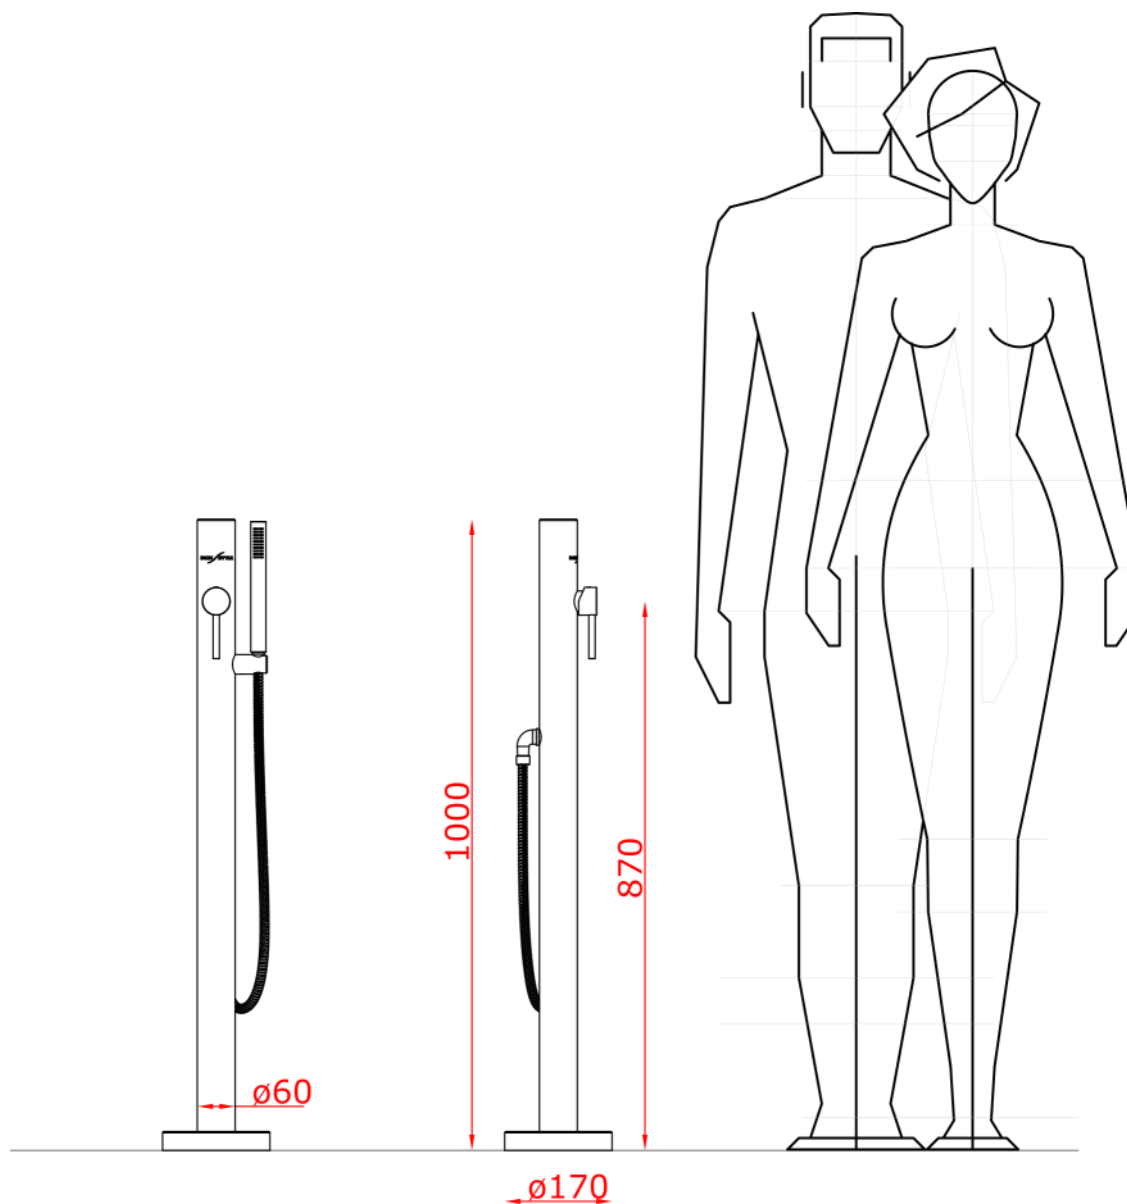

(Faucet: Cold or Pre-mixed water)

Telefono M

(Faucet Mixer: Hot/Cold water)

Telefono Shut-off

(Faucet: Cold or Pre-mixed water)

316L
MARINE
GRADE
STAINLESS
STEEL

HAND
POLISHED

SINGLE
BODY
NO ASSEMBLY