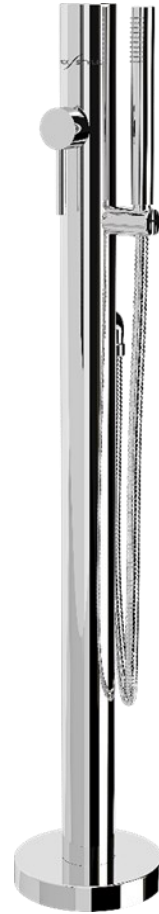

INOX / STYLE[®]

Telefono

316L
MARINE
GRADE
STAINLESS
STEEL

HAND
POLISHED

SINGLE
BODY
NO ASSEMBLY

10
INOXSTYLE
WARRANTY

MADE IN
ITALY

Telefono S

(Faucet: Cold or Pre-mixed water)

Telefono M

(Faucet Mixer: Hot/Cold water)

Telefono Shut-off

(Faucet: Cold or Pre-mixed water)

316L
MARINE
GRADE
STAINLESS
STEEL

HAND
POLISHED

SINGLE
BODY
NO ASSEMBLY

10
INOXSTYLE
WARRANTY

MADE IN
ITALY

Finish

Velvet Steel finish

Mirror-like Steel finish

INOXSTYLE SRL

www.inoxstyle.com

ITALIA