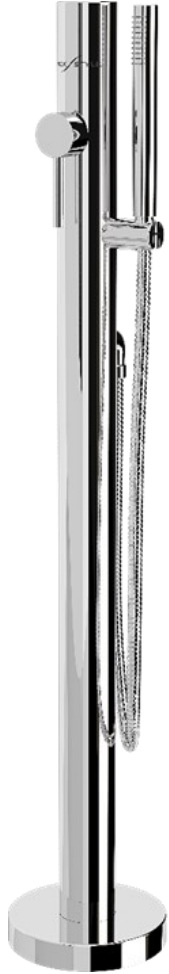

INOX / STYLE[®]

Telefono

316L
MARINE
GRADE
STAINLESS
STEEL

HAND
POLISHED

SINGLE
BODY
NO ASSEMBLY

10
INOXSTYLE
WARRANTY

MADE IN
ITALY

Telefono S

(Faucet: Cold or Pre-mixed water)

Telefono M

(Faucet Mixer: Hot/Cold water)

Telefono Shut-off

(Faucet: Cold or Pre-mixed water)

316L
MARINE
GRADE
STAINLESS
STEEL

HAND
POLISHED

SINGLE
BODY
NO ASSEMBLY

10
INOXSTYLE
WARRANTY

MADE IN
ITALY

Finish

Velvet Steel finish

Mirror-like Steel finish

INOXSTYLE SRL

www.inoxstyle.com

ITALIA