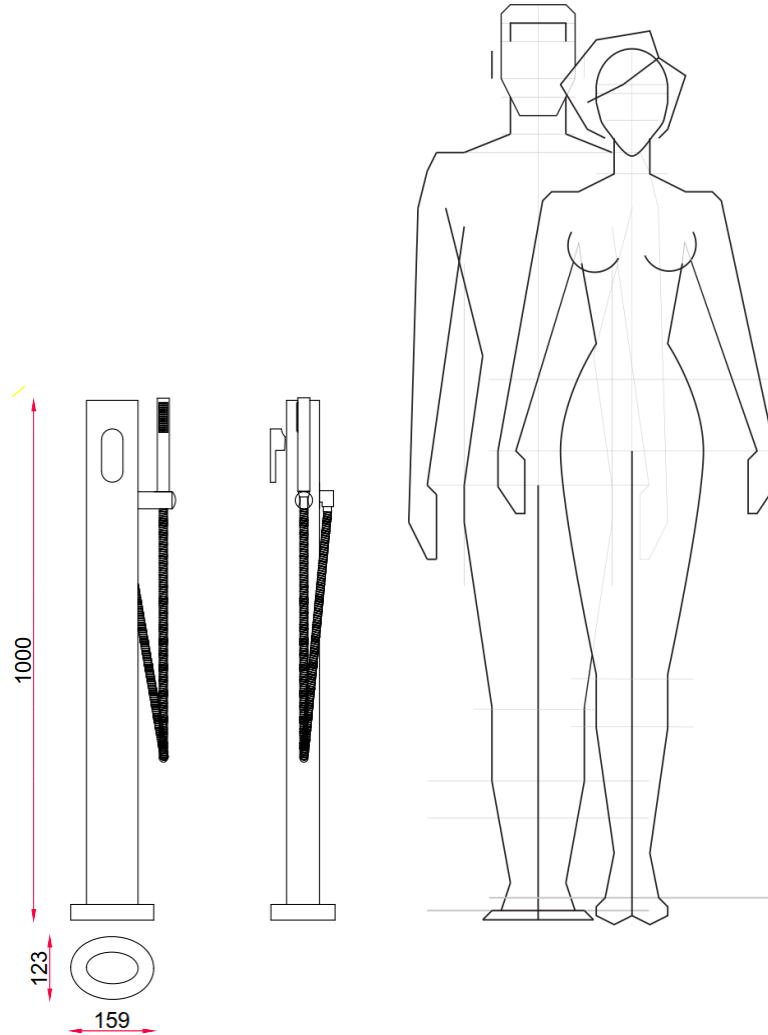

INOX  STYLE

T-ellipse

INOX  STYLE

T-ellipse M

T-ellipse M

**04025 M**

Stainless steel Column AISI 316L (marine grade steel), manual polishing, "Nautical" level quality, Telephone shower head Mix (Mixer and Telephone hand shower), Bottom plate

316L  
MARINE  
GRADE

HAND  
POLISHED

SINGLE BODY  
NO ASSEMBLY

10  
YEAR  
INOXSTYLE  
WARRANTY

MADE IN  
ITALY

T-ellipse

Opzioni / Options

Protezione invernale