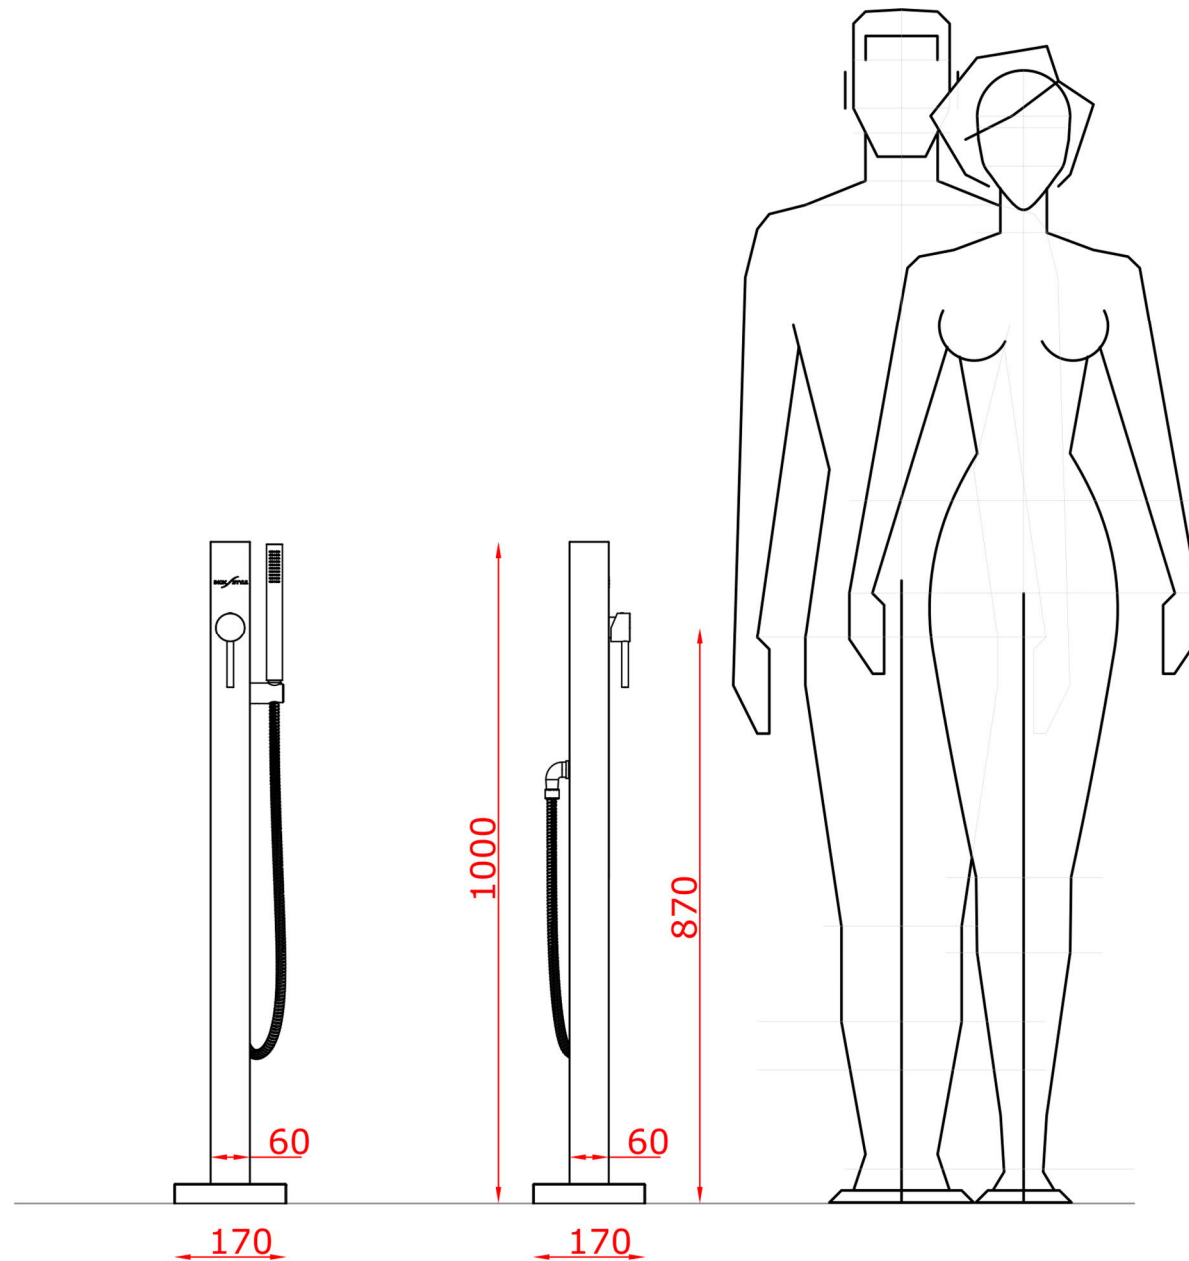

INOX / STYLE®

Telefono Cube

316L
MARINE
GRADE
STAINLESS
STEEL

HAND
POLISHED

SINGLE
BODY
NO ASSEMBLY

10
INOX / STYLE
WARRANTY

MADE IN
ITALY

INOX  STYLE[®]

Telefono Cube

Telefono Cube

Telefono Cube S
(Faucet: Cold or Pre-mixed water)

Telefono Cube M
(Faucet Mixer: Hot/Cold water)

Telefono Cube Shut-off
(Faucet: Cold or Pre-mixed water)

Telefono Cube

316L
MARINE
GRADE
STAINLESS
STEEL