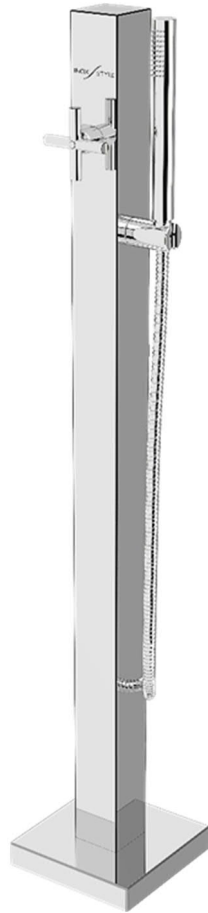

INOX / STYLE®

Telefono Cube

316L
MARINE
GRADE
STAINLESS
STEEL

HAND
POLISHED

SINGLE
BODY
NO ASSEMBLY

10
INOX / STYLE
WARRANTY

MADE IN
ITALY

INOX  STYLE[®]

Telefono Cube

Telefono Cube

Telefono Cube S
(Faucet: Cold or Pre-mixed water)

Telefono Cube M
(Faucet Mixer: Hot/Cold water)

Telefono Cube Shut-off
(Faucet: Cold or Pre-mixed water)

Telefono Cube

316L
MARINE
GRADE
STAINLESS
STEEL

HAND
POLISHED

SINGLE
BODY
NO ASSEMBLY

10
INOX STYLE
WARRANTY

MADE IN
ITALY

Finish

Velvet Steel finish

Mirror-like Steel finish

www.inoxstyle.com