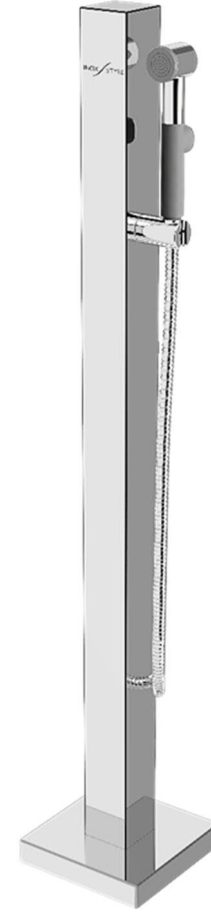

INOX / STYLE®

Telefono Cube

316L
MARINE
GRADE
STAINLESS
STEEL

HAND
POLISHED

SINGLE
BODY
NO ASSEMBLY

10
INOX / STYLE
WARRANTY

MADE IN
ITALY

INOX  STYLE[®]

Telefono Cube

Telefono Cube

Telefono Cube S
(Faucet: Cold or Pre-mixed water)

Telefono Cube M
(Faucet Mixer: Hot/Cold water)

Telefono Cube Shut-off
(Faucet: Cold or Pre-mixed water)

Telefono Cube

316L
MARINE
GRADE
STAINLESS
STEEL

HAND
POLISHED

SINGLE
BODY
NO ASSEMBLY

10
INOX STYLE
WARRANTY

MADE IN
ITALY

Finish

Velvet Steel finish

Mirror-like Steel finish

www.inoxstyle.com