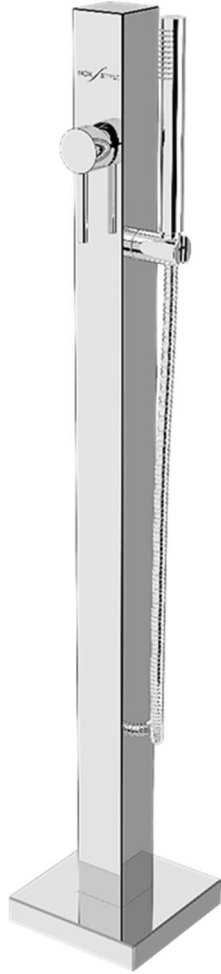

INOX / STYLE®

Telefono Cube

316L
MARINE
GRADE
STAINLESS
STEEL

HAND
POLISHED

SINGLE
BODY
NO ASSEMBLY

10
INOX / STYLE
WARRANTY

MADE IN
ITALY

INOX  STYLE[®]

Telefono Cube

Telefono Cube

Telefono Cube S
(Faucet: Cold or Pre-mixed water)

Telefono Cube M
(Faucet Mixer: Hot/Cold water)

Telefono Cube Shut-off
(Faucet: Cold or Pre-mixed water)

Telefono Cube

316L
MARINE
GRADE
STAINLESS
STEEL

HAND
POLISHED

SINGLE
BODY
NO ASSEMBLY

10
INOX STYLE
WARRANTY

MADE IN
ITALY

Finish

Velvet Steel finish

Mirror-like Steel finish

www.inoxstyle.com