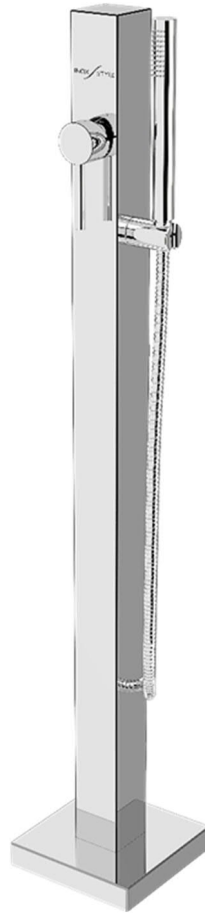

INOX / STYLE®

Telefono Cube

316L
MARINE
GRADE
STAINLESS
STEEL

HAND
POLISHED

SINGLE
BODY
NO ASSEMBLY

10
INOX / STYLE
WARRANTY

MADE IN
ITALY

INOX  STYLE[®]

Telefono Cube

Telefono Cube

Telefono Cube S
(Faucet: Cold or Pre-mixed water)

Telefono Cube M
(Faucet Mixer: Hot/Cold water)

Telefono Cube Shut-off
(Faucet: Cold or Pre-mixed water)

Telefono Cube

316L
MARINE
GRADE
STAINLESS
STEEL

HAND
POLISHED

SINGLE
BODY
NO ASSEMBLY

10
INOX STYLE
WARRANTY

MADE IN
ITALY

Finish

Velvet Steel finish

Mirror-like Steel finish

www.inoxstyle.com