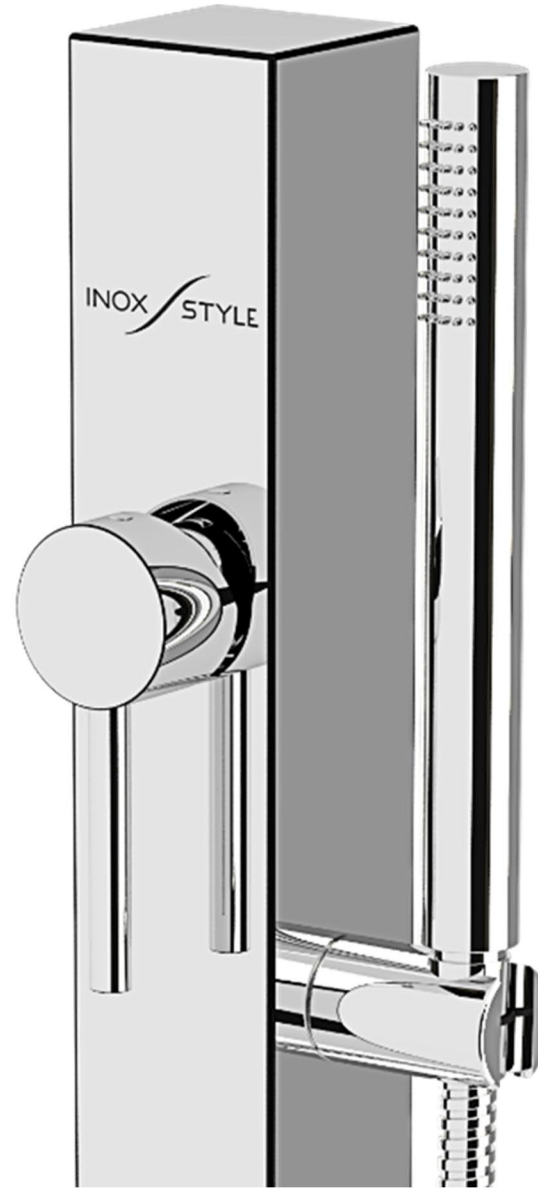

INOX / STYLE®

Telefono Cube

316L
MARINE
GRADE
STAINLESS
STEEL

HAND
POLISHED

SINGLE
BODY
NO ASSEMBLY

10
INOX / STYLE
WARRANTY

MADE IN
ITALY

INOX  STYLE[®]

Telefono Cube

Telefono Cube

Telefono Cube S
(Faucet: Cold or Pre-mixed water)

Telefono Cube M
(Faucet Mixer: Hot/Cold water)

Telefono Cube Shut-off
(Faucet: Cold or Pre-mixed water)

Telefono Cube

316L
MARINE
GRADE
STAINLESS
STEEL

HAND
POLISHED

SINGLE
BODY
NO ASSEMBLY

10
INOX STYLE
WARRANTY

MADE IN
ITALY

Finish

Velvet Steel finish

Mirror-like Steel finish

www.inoxstyle.com