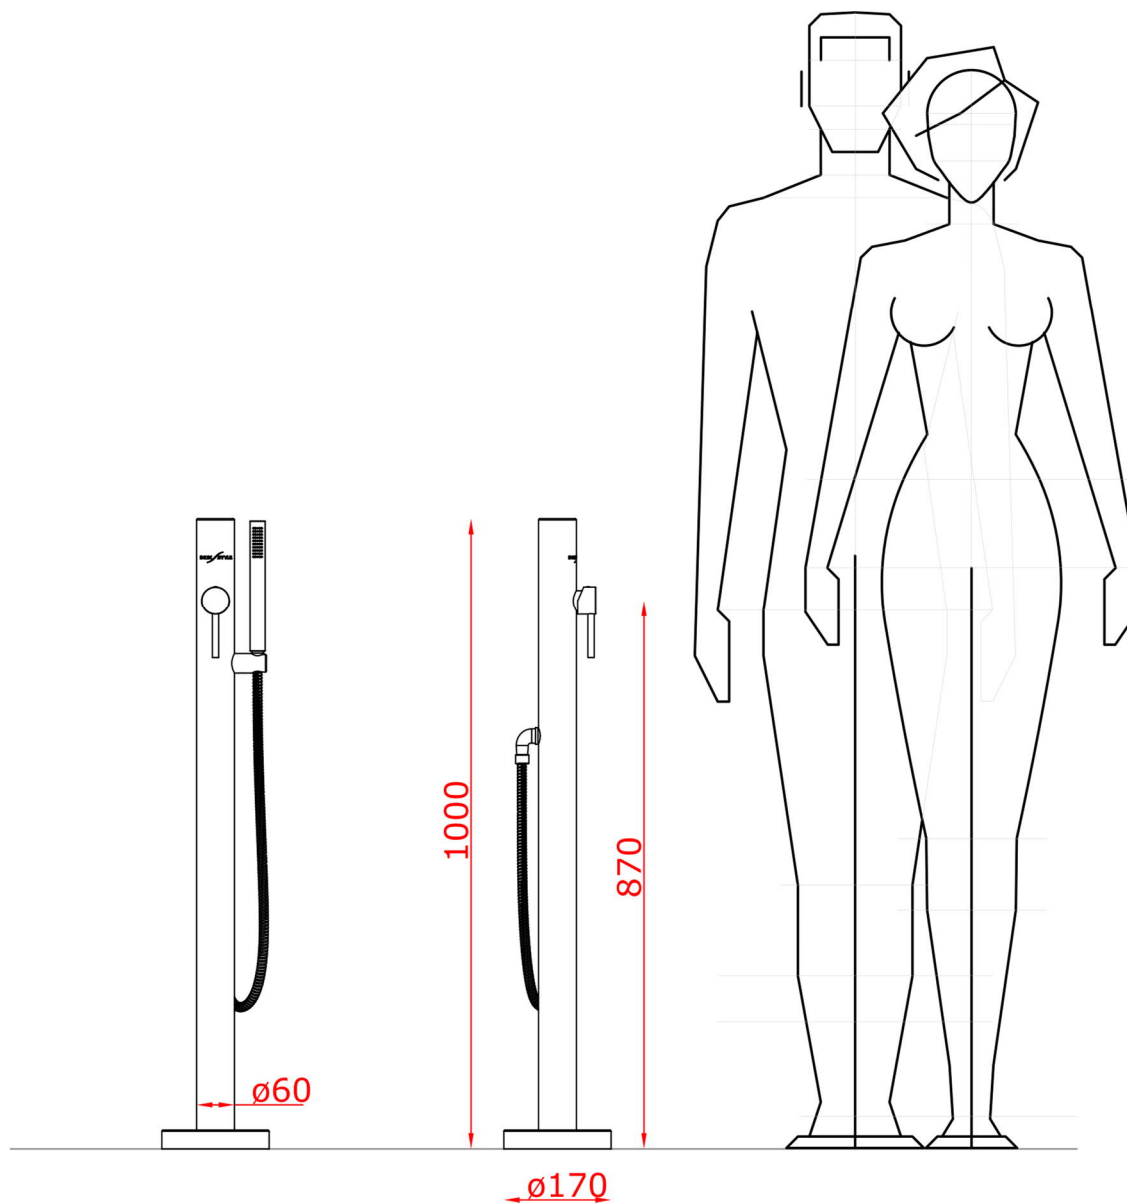

# Telefono

**316L**  
MARINE  
GRADE  
STAINLESS  
STEEL

  
HAND  
POLISHED

  
SINGLE  
BODY  
NO ASSEMBLY

**10**  
INOXSTYLE  
WARRANTY

  
MADE IN  
ITALY

Telefono S

(Faucet: Cold or Pre-mixed water)

Telefono M

(Faucet Mixer: Hot/Cold water)

Telefono Shut-off

(Faucet: Cold or Pre-mixed water)

**316L**  
MARINE  
GRADE  
STAINLESS  
STEEL

  
HAND  
POLISHED

  
SINGLE  
BODY  
NO ASSEMBLY

**10**  
INOX STYLE  
WARRANTY

  
MADE IN  
ITALY

Finish

Velvet Steel finish

Mirror-like Steel finish

[www.inoxstyle.com](http://www.inoxstyle.com)

INOXSTYLE srl

Via Don Romeo Domenichini, 89  
55041 Camaiore (LU) – Italia

Workshop & Showroom  
Via dei Carpentieri, 31  
55041 Camaiore (LU) - Italia  
+39 (0)584 1716108