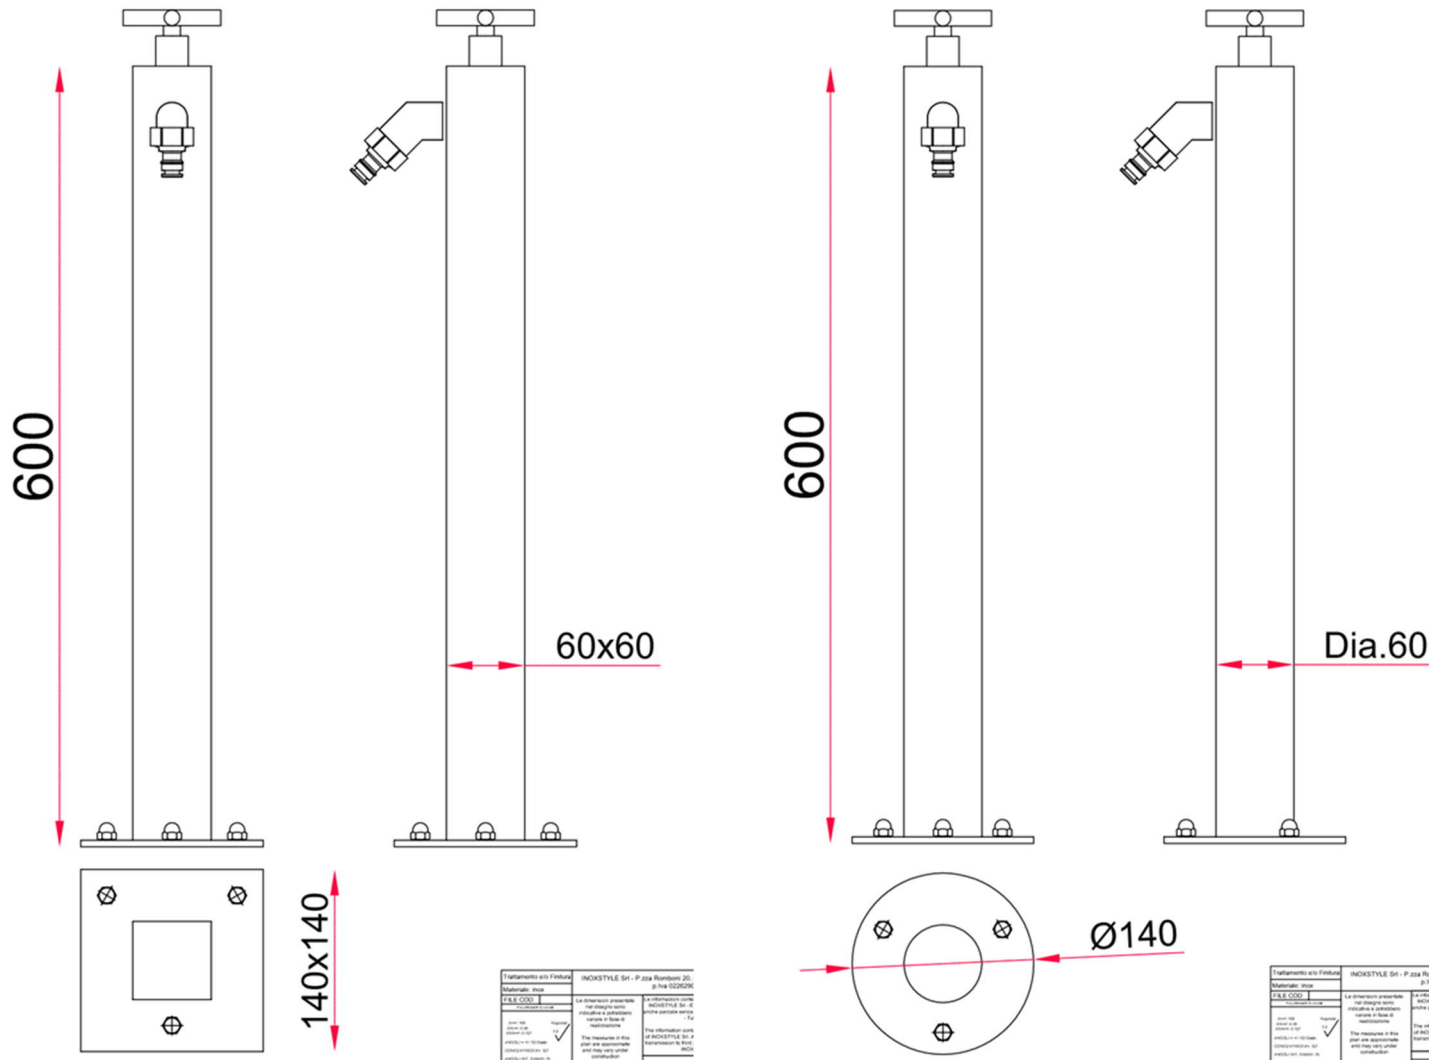

Saturnia/Sat. Cube

316L
MARINE
GRADE

HAND
POLISHED

SINGLE
BODY
NO ASSEMBLY

10
INOXSTYLE
WARRANTY

MADE IN
ITALY