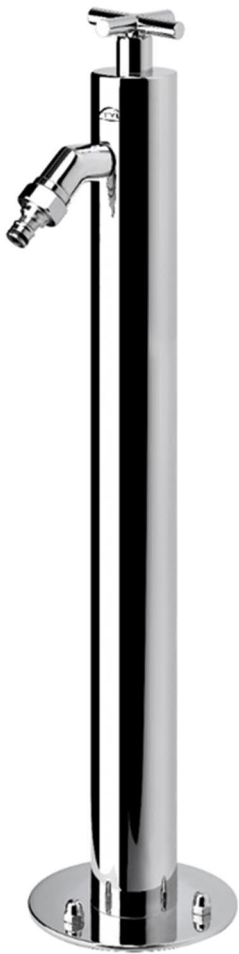

INOX / STYLE®

# Saturnia

**316L**  
MARINE  
GRADE  
STAINLESS  
STEEL

HAND  
POLISHED

SINGLE  
BODY  
NO ASSEMBLY

**10**  
INOXSTYLE  
WARRANTY

MADE IN  
ITALY

INOX  STYLE®

# Saturnia Cube

**316L**  
MARINE  
GRADE  
STAINLESS  
STEEL

  
HAND  
POLISHED

  
SINGLE  
BODY  
NO ASSEMBLY

**10**  
INOXSTYLE  
WARRANTY

  
MADE IN  
ITALY

# Saturnia/Sat. Cube

316L  
MARINE  
GRADE

HAND  
POLISHED

SINGLE  
BODY  
NO ASSEMBLY

10  
INOXSTYLE  
WARRANTY

MADE IN  
ITALY