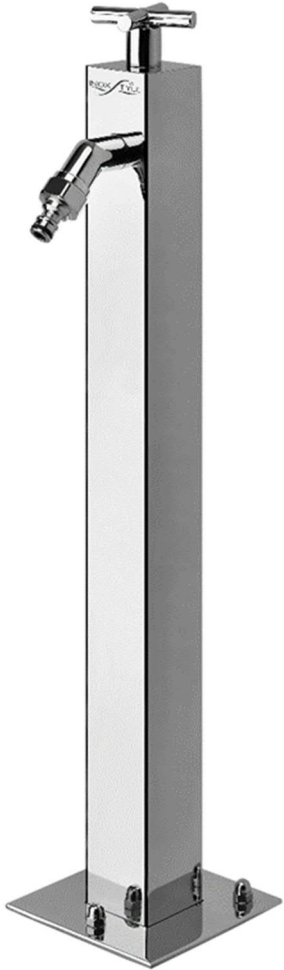

# Saturnia

**316L**  
MARINE  
GRADE  
STAINLESS  
STEEL

HAND  
POLISHED

SINGLE  
BODY  
NO ASSEMBLY

**10**  
INOXSTYLE  
WARRANTY

MADE IN  
ITALY

INOX  STYLE®

# Saturnia Cube

**316L**  
MARINE  
GRADE  
STAINLESS  
STEEL

  
HAND  
POLISHED

  
SINGLE  
BODY  
NO ASSEMBLY

**10**  
INOXSTYLE  
WARRANTY

  
MADE IN  
ITALY

# Saturnia/Sat. Cube

316L  
MARINE  
GRADE

HAND  
POLISHED

SINGLE  
BODY  
NO ASSEMBLY

10  
INOXSTYLE  
WARRANTY

MADE IN  
ITALY